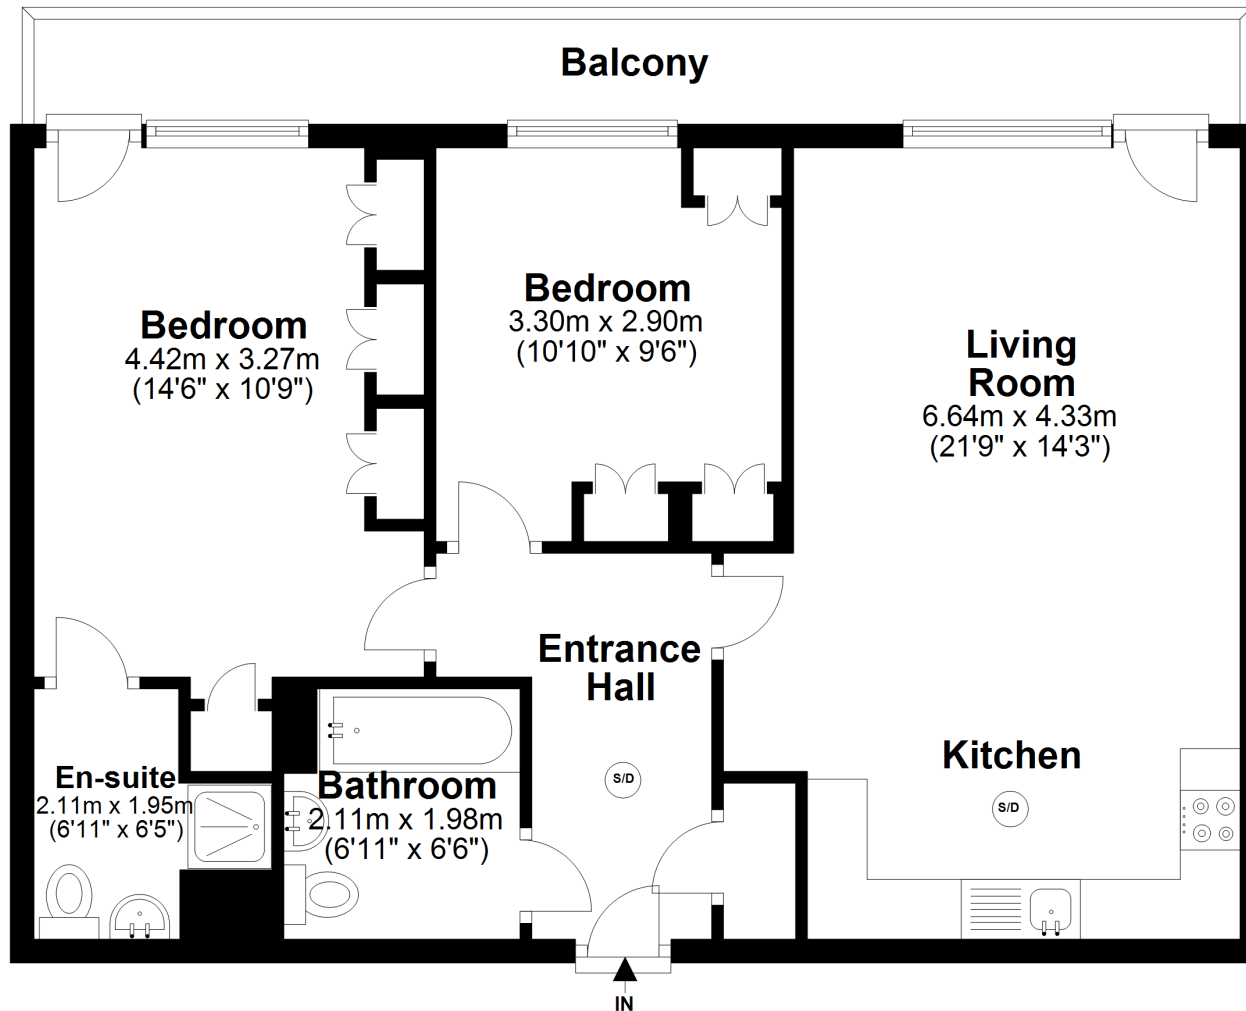

## 6th Floor

Approx. 67.1 sq. metres (722.6 sq. feet)

Total area: approx. 67.1 sq. metres (722.6 sq. feet)

Whilst every effort has been made to ensure the accuracy of the floor plan contained here, measurements of doors, windows, rooms and any other item are approximate and no responsibility is taken for any error, omission or misstatement. This Plan is for illustrative purposes only and should be used as such by any prospective purchaser.

Plan produced using PlanUp.